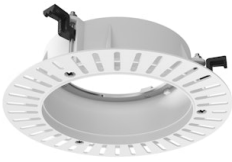

Installation

08.0671.14

Trim Frame

REQUIRED  
Frame

Installation

08.0671.40

Trim Frame

Continuous current supply  
source of 240V - 50/60Hz with  
dimmable Dali 2, Push dimming.  
150mA - 7.8W / 200mA - 10.4W /  
250mA - 13W / 300mA - 15.6W /  
350mA - 18.2W / 400mA - 20.8W  
/ 500mA - 26W / 600mA - 31.2W  
/ 700mA - 36.4W / 750mA - 39W  
/ 800mA - 41.6...