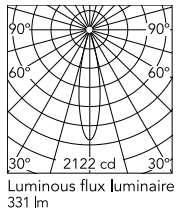

### Physical

Colour	White
Orientation	Adjustable
Recessed depth (mm)	114
Spot diameter (mm)	95
Length (mm)	95
Net weight (kg)	0.28
Package height (mm)	157
Package width (mm)	210
Package length (mm)	135
IP internal	20

### Technical Drawings

[2D](#)  ZIP

[3D](#)  ZIP

[Bim](#)  ZIP

## Schematic light drawing