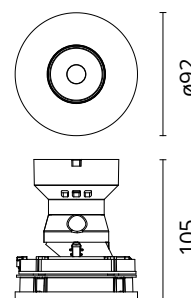

Main specifications

Mounting	Ceiling recessed
Environments	Indoor dry location
Light source type	LED
Light sources included	Yes
LED type	Power LED
Number of lamps	1
Power (W)	7
System power (W)	9.3
Lumen Output (lm)	381
Efficacy (lm/W)	54

Physical

Colour	White
Orientation	Adjustable
Recessed depth (mm)	114
Spot diameter (mm)	95
Length (mm)	95
Net weight (kg)	0.28
Package height (mm)	157
Package width (mm)	210
Package length (mm)	135
IP internal	20

Download

[Mounting instructions](#) PDF

Photometric Files

[LDT / IES](#) ZIP

Technical Drawings

[2D](#) ZIP

[3D](#) ZIP

[Bim](#) ZIP