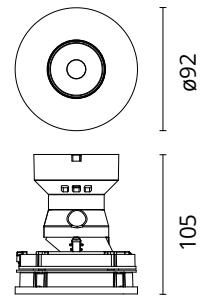

Main specifications

Mounting	Ceiling recessed
Environments	Indoor dry location
Light source type	LED
Light sources included	Yes
LED type	Power LED
Number of lamps	1
Power (W)	7
System power (W)	9.3
Lumen Output (lm)	401
Efficacy (lm/W)	57

Physical

Colour	White
Orientation	Adjustable
Recessed depth (mm)	114
Spot diameter (mm)	95
Length (mm)	95
Net weight (kg)	0.28
Package height (mm)	157
Package width (mm)	210
Package length (mm)	135
IP internal	20

Download

Mounting instructions [↓ PDF](#)

Photometric Files

LDT / IES [↓ ZIP](#)

Technical Drawings

2D [↓ ZIP](#)

3D [↓ ZIP](#)

[Bim](#) [↓ ZIP](#)