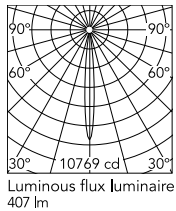

Physical

Colour	White
Orientation	Adjustable
Recessed depth (mm)	114
Spot diameter (mm)	95
Length (mm)	95
Net weight (kg)	0.28
Package height (mm)	157
Package width (mm)	210
Package length (mm)	135
IP internal	20

Schematic light drawing

Beam Angle: 10°

h(m)	E(lx)	D(m)
1	10769	0.17
2	2692	0.34
3	1197	0.51
4	673	0.68
5	431	0.85

Photometric

Lighting type	Direct
Light distribution	Symmetric
CCT (K)	3000
CRI>	90
McAdam steps (SDCM)	2
Rf fidelity index	92
Rg gamut index	100
LED Life / Failure Ratio	L90B50>60.000h_Tc=85°C
Beam angle C0-180 (°)	11
Beam angle C90-270 (°)	11
UGR _L	<10