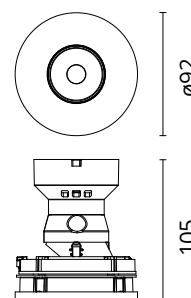

FLOS

05.8231.14 Black

Eclectic 90 Adjustable Cone Power Led

Designed by FLOS Architectural, 2022

Eclectic Ø90. Adjustable Downlight (40° tilt, 360° rotation). "Cone" style façade. Necessary installation pre-frames, not included (to be ordered separately). Recessed position of the LED: 41° cut-off angle. IP20 water tightness (for IP54, please ask the dedicated accessory). Power LED light source*. Alternative options for lenses, orientation modules and style façades are available as spare parts.

Physical

Colour	Black
Orientation	Adjustable
Recessed depth (mm)	114
Spot diameter (mm)	95
Length (mm)	95
Net weight (kg)	0.28
Package height (mm)	157
Package width (mm)	210
Package length (mm)	135
IP internal	20