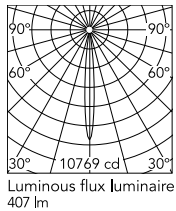

Physical

Colour	Black
Orientation	Adjustable
Recessed depth (mm)	114
Spot diameter (mm)	95
Length (mm)	95
Net weight (kg)	0.28
Package height (mm)	157
Package width (mm)	210
Package length (mm)	135
IP internal	20

Schematic light drawing

Beam Angle: 10°

h(m)	E(lx)	D(m)
1	10769	0.17
2	2692	0.34
3	1197	0.51
4	673	0.68
5	431	0.85

Photometric

Lighting type	Direct
Light distribution	Symmetric
CCT (K)	3000
CRI>	90
McAdam steps (SDCM)	2
Rf fidelity index	92
Rg gamut index	100
LED Life / Failure Ratio	L90B50>60.000h_Tc=85°C
Beam angle C0-180 (°)	11
Beam angle C90-270 (°)	11
UGR _L	<10