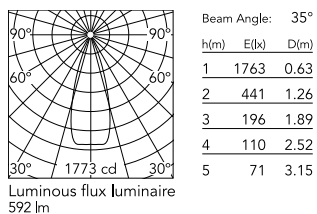

### Physical

Colour	White
Orientation	Fixed
Recessed depth (mm)	134
Spot diameter (mm)	75
Length (mm)	75
Net weight (kg)	0.16
Package height (mm)	90
Package width (mm)	140
Package length (mm)	105
IP internal	54

### Technical Drawings

[2D](#)  ZIP

[3D](#)  ZIP

[Bim](#)  ZIP

## Schematic light drawing