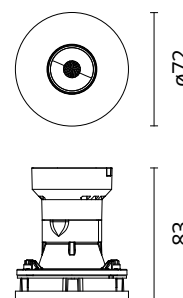

7.5W - 592lm - 3000K - CRI> 90 - Beam° 35

Eclectic Ø70. Non-adjustable Downlight. "Soft" style façade. Necessary installation pre-frames, not included (to be ordered separately). Recessed position of the LED: 47° cut-off angle. IP54 water tightness. Alternative options for lenses, orientation modules and style façades are available as spare parts.

Are you a professional and your project needs consulting and support?

[BOOK AN APPOINTMENT](#)