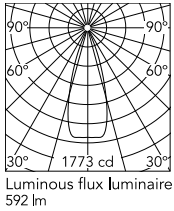

Physical

Colour	Black
Orientation	Fixed
Recessed depth (mm)	134
Spot diameter (mm)	75
Length (mm)	75
Net weight (kg)	0.16
Package height (mm)	90
Package width (mm)	140
Package length (mm)	105
IP internal	54

Schematic light drawing

Beam Angle: 35°

h(m)	E(lx)	D(m)
1	1763	0.63
2	441	1.26
3	196	1.89
4	110	2.52
5	71	3.15

Photometric

Lighting type	Direct
Light distribution	Symmetric
CCT (K)	3000
CRI>	90
McAdam steps (SDCM)	2
Rf fidelity index	92
Rg gamut index	98
LED Life / Failure Ratio	L70B50>55.000h_Tc=85°C
Beam angle C0-180 (°)	35
Beam angle C90-270 (°)	35
UGR _L	<10