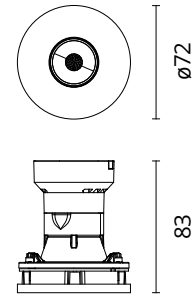

7.5W - 592lm - 3000K - CRI> 90 - Beam° 35

Eclectic Ø70. Non-adjustable Downlight. "Soft" style façade. Necessary installation pre-frames, not included (to be ordered separately). Recessed position of the LED: 47° cut-off angle. IP54 water tightness. Alternative options for lenses, orientation modules and style façades are available as spare parts.

Are you a professional and your project needs consulting and support?

BOOK AN APPOINTMENT