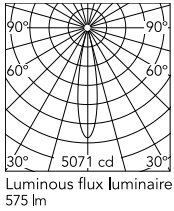

Physical

Colour	White
Orientation	Fixed
Recessed depth (mm)	134
Spot diameter (mm)	75
Length (mm)	75
Net weight (kg)	0.16
Package height (mm)	90
Package width (mm)	140
Package length (mm)	105
IP internal	54

Schematic light drawing

Beam Angle: 20°

h(m)	E(lx)	D(m)
1	5071	0.34
2	1268	0.69
3	563	1.03
4	317	1.38
5	203	1.72

Photometric

Lighting type	Direct
Light distribution	Symmetric
CCT (K)	3000
CRI>	90
McAdam steps (SDCM)	2
Rf fidelity index	92
Rg gamut index	98
LED Life / Failure Ratio	L70B50>55.000h_Tc=85°C
Beam angle C0-180 (°)	23
Beam angle C90-270 (°)	23
UGR _L	<10