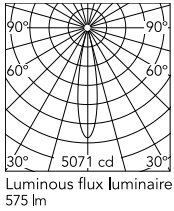

Physical

Colour	Black
Orientation	Fixed
Recessed depth (mm)	134
Spot diameter (mm)	75
Length (mm)	75
Net weight (kg)	0.16
Package height (mm)	90
Package width (mm)	140
Package length (mm)	105
IP internal	54

Schematic light drawing

Photometric

Lighting type	Direct
Light distribution	Symmetric
CCT (K)	3000
CRI>	90
McAdam steps (SDCM)	2
Rf fidelity index	92
Rg gamut index	98
LED Life / Failure Ratio	L70B50>55.000h_Tc=85°C
Beam angle C0-180 (°)	23
Beam angle C90-270 (°)	23
UGR _L	<10