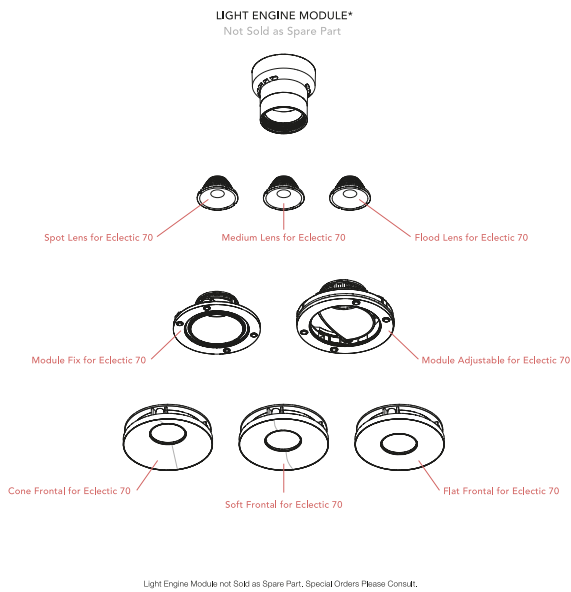

OPTIONAL
Accessory

Optical

08.0727.00

Honeycomb for Eclectic 70

OPTIONAL
Filter

Optical

08.0731.00

Colour Temperature Increaser for
Eclectic 70

OPTIONAL
Filter

Optical

08.0732.00

Colour Temperature Decreaser
for Eclectic 70

Spare Parts

Spot Lens for Eclectic 70	08.0711.00
Medium Lens for Eclectic 70	08.0712.00
Flood Lens for Eclectic 70	08.0713.00
Cone Frontal for Eclectic 70	08.0721.14
Cone Frontal for Eclectic 70	08.0721.40
Soft Frontal for Eclectic 70	08.0722.14
Soft Frontal for Eclectic 70	08.0722.40
Flat Frontal for Eclectic 70	08.0723.14
Flat Frontal for Eclectic 70	08.0723.40
Module Fix for Eclectic 70	08.0739.00
Module Adjustable for Eclectic 70	08.0740.00