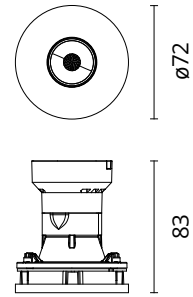

7.5W - 574lm - 3000K - CRI> 90 - Beam° 23

Eclectic Ø70. Non-adjustable Downlight. "Soft" style façade. Necessary installation pre-frames, not included (to be ordered separately). Recessed position of the LED: 47° cut-off angle. IP54 water tightness. Alternative options for lenses, orientation modules and style façades are available as spare parts.

Are you a professional and your project needs consulting and support?

[BOOK AN APPOINTMENT](#)