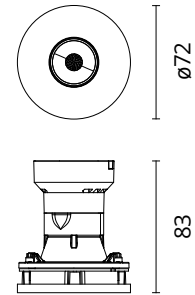

7.5W - 469lm - 3000K - CRI> 90 - Beam° 15

Eclectic Ø70. Non-adjustable Downlight. "Soft" style façade. Necessary installation pre-frames, not included (to be ordered separately). Recessed position of the LED: 47° cut-off angle. IP54 water tightness. Alternative options for lenses, orientation modules and style façades are available as spare parts.

Are you a professional and your project needs consulting and support?

[BOOK AN APPOINTMENT](#)