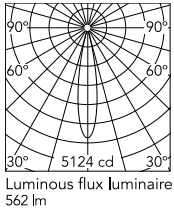

### Physical

Colour	Black
Orientation	Fixed
Recessed depth (mm)	134
Spot diameter (mm)	75
Length (mm)	75
Net weight (kg)	0.16
Package height (mm)	90
Package width (mm)	140
Package length (mm)	105
IP internal	54

### Technical Drawings

2D [↓ ZIP](#)

3D [↓ ZIP](#)

[Bim](#) [↓ ZIP](#)

## Schematic light drawing