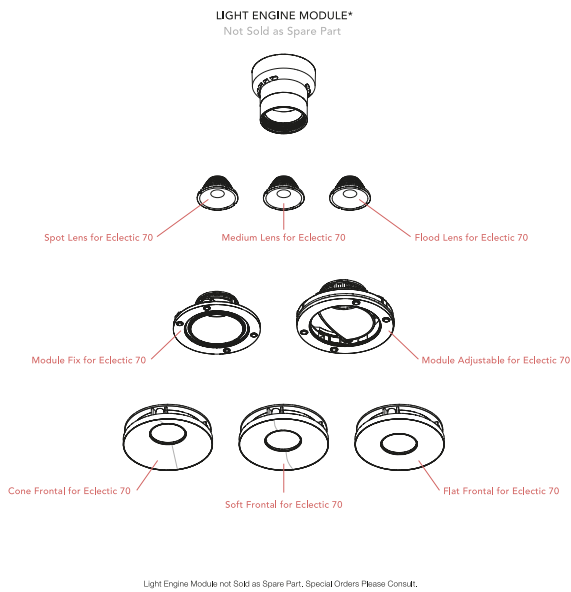

Spare Parts

Spot Lens for Eclectic 70	08.0711.00
Medium Lens for Eclectic 70	08.0712.00
Flood Lens for Eclectic 70	08.0713.00
Cone Frontal for Eclectic 70	08.0721.14
Cone Frontal for Eclectic 70	08.0721.40
Soft Frontal for Eclectic 70	08.0722.14
Soft Frontal for Eclectic 70	08.0722.40
Flat Frontal for Eclectic 70	08.0723.14
Flat Frontal for Eclectic 70	08.0723.40
Module Fix for Eclectic 70	08.0739.00
Module Adjustable for Eclectic 70	08.0740.00