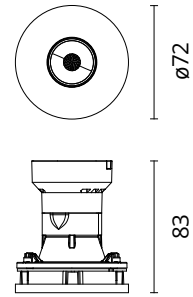

7.5W - 566lm - 3000K - CRI> 90 - Beam° 23

Eclectic Ø70. Non-adjustable Downlight. "Flat" style façade. Necessary installation pre-frames, not included (to be ordered separately). Recessed position of the LED: 55° cut-off angle. IP54 water tightness. Alternative options for lenses, orientation modules and style façades are available as spare parts.

Are you a professional and your project needs consulting and support?

BOOK AN APPOINTMENT