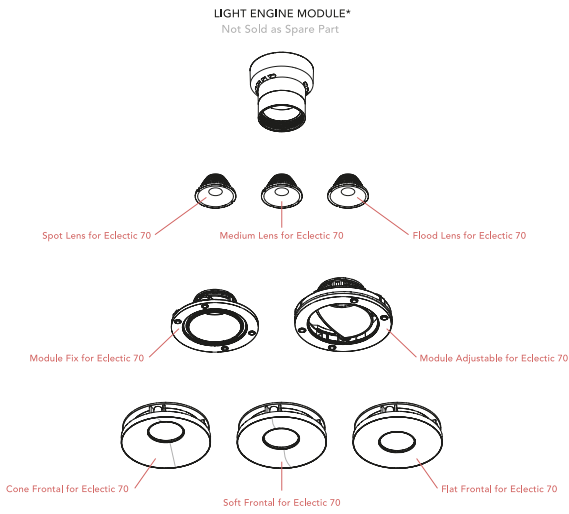

Spare Parts

Spot Lens for Eclectic 70	08.0711.00
Medium Lens for Eclectic 70	08.0712.00
Flood Lens for Eclectic 70	08.0713.00
Cone Frontal for Eclectic 70	08.0721.14
Cone Frontal for Eclectic 70	08.0721.40
Soft Frontal for Eclectic 70	08.0722.14
Soft Frontal for Eclectic 70	08.0722.40
Flat Frontal for Eclectic 70	08.0723.14
Flat Frontal for Eclectic 70	08.0723.40
Module Fix for Eclectic 70	08.0739.00
Module Adjustable for Eclectic 70	08.0740.00