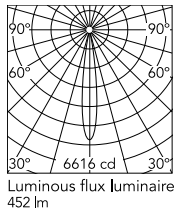

Physical

Colour	Black
Orientation	Fixed
Recessed depth (mm)	134
Spot diameter (mm)	75
Length (mm)	75
Net weight (kg)	0.16
Package height (mm)	90
Package width (mm)	140
Package length (mm)	105
IP internal	54

Schematic light drawing

Photometric

Lighting type	Direct
Light distribution	Symmetric
CCT (K)	3000
CRI>	90
McAdam steps (SDCM)	2
Rf fidelity index	92
Rg gamut index	98
LED Life / Failure Ratio	L70B50>55.000h_Tc=85°C
Beam angle C0-180 (°)	14
Beam angle C90-270 (°)	14
UGR _L	<10