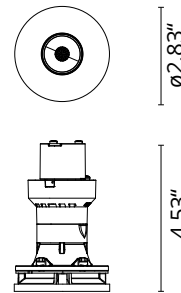

Eclectic Ø70. Non-adjustable Downlight. "Cone" style façade. Necessary installation pre-frames, not included (to be ordered separately). Recessed position of the LED: 47° cut-off angle. IP54 water tightness. Alternative options for lenses, orientation modules and style façades are available as spare parts.

Are you a professional and your project needs consulting and support?

BOOK AN APPOINTMENT