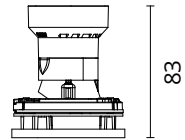

7.5W - 572lm - 3000K - CRI> 90 - Beam° 35

Eclectic Ø70. Adjustable Downlight (35° tilt, 360° rotation). "Soft" style façade. Necessary installation pre-frames, not included (to be ordered separately). Recessed position of the LED: 47° cut-off angle. IP20 water tightness (for IP54, please ask the dedicated accessory). Alternative options for lenses, orientation modules and style façades are available as spare parts.