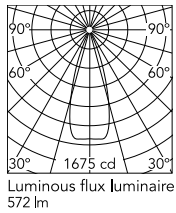

Physical

Colour	White
Orientation	Adjustable
Recessed depth (mm)	134
Spot diameter (mm)	75
Length (mm)	75
Net weight (kg)	0.16
Package height (mm)	90
Package width (mm)	140
Package length (mm)	105
IP internal	20

Schematic light drawing

h(m)	E(lx)	D(m)
1	1662	0.64
2	415	1.28
3	185	1.92
4	104	2.56
5	66	3.20

Photometric

Lighting type	Direct
Light distribution	Symmetric
CCT (K)	3000
CRI>	90
McAdam steps (SDCM)	2
Rf fidelity index	92
Rg gamut index	98
LED Life / Failure Ratio	L70B50>55.000h_Tc=85°C
Beam angle C0-180 (°)	35
Beam angle C90-270 (°)	35
UGR _L	<10