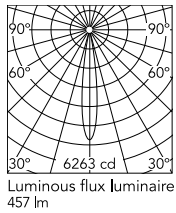

Physical

Colour	White
Orientation	Adjustable
Recessed depth (mm)	134
Spot diameter (mm)	75
Length (mm)	75
Net weight (kg)	0.16
Package height (mm)	90
Package width (mm)	140
Package length (mm)	105
IP internal	20

Schematic light drawing

Beam Angle: 15°

h(m)	E(lx)	D(m)
1	6263	0.27
2	1566	0.53
3	696	0.80
4	391	1.06
5	251	1.33

Photometric

Lighting type	Direct
Light distribution	Symmetric
CCT (K)	3000
CRI>	90
McAdam steps (SDCM)	2
Rf fidelity index	92
Rg gamut index	98
LED Life / Failure Ratio	L70B50>55.000h_Tc=85°C
Beam angle C0-180 (°)	15
Beam angle C90-270 (°)	15
UGR _L	<10