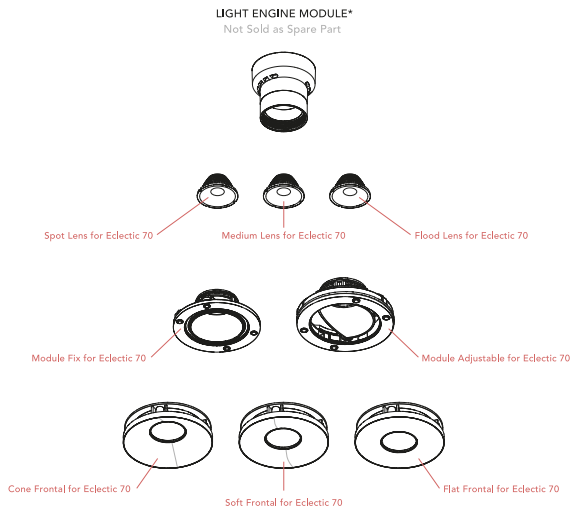

Spare Parts

Spot Lens for Eclectic 70	08.0711.00
Medium Lens for Eclectic 70	08.0712.00
Flood Lens for Eclectic 70	08.0713.00
Cone Frontal for Eclectic 70	08.0721.14
Cone Frontal for Eclectic 70	08.0721.40
Soft Frontal for Eclectic 70	08.0722.14
Soft Frontal for Eclectic 70	08.0722.40
Flat Frontal for Eclectic 70	08.0723.14
Flat Frontal for Eclectic 70	08.0723.40
Module Fix for Eclectic 70	08.0739.00
Module Adjustable for Eclectic 70	08.0740.00