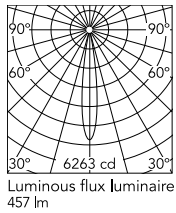

Physical

Colour	Black
Orientation	Adjustable
Recessed depth (mm)	134
Spot diameter (mm)	75
Length (mm)	75
Net weight (kg)	0.16
Package height (mm)	90
Package width (mm)	140
Package length (mm)	105
IP internal	20

Schematic light drawing

Beam Angle: 15°

h(m)	E(lx)	D(m)
1	6263	0.27
2	1566	0.53
3	696	0.80
4	391	1.06
5	251	1.33

Photometric

Lighting type	Direct
Light distribution	Symmetric
CCT (K)	3000
CRI>	90
McAdam steps (SDCM)	2
Rf fidelity index	92
Rg gamut index	98
LED Life / Failure Ratio	L70B50>55.000h_Tc=85°C
Beam angle C0-180 (°)	15
Beam angle C90-270 (°)	15
UGR _L	<10