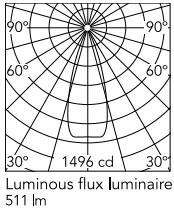

Physical

Colour	White
Orientation	Adjustable
Recessed depth (mm)	134
Spot diameter (mm)	75
Length (mm)	75
Net weight (kg)	0.16
Package height (mm)	90
Package width (mm)	140
Package length (mm)	105
IP internal	20

Schematic light drawing

Beam Angle: 35°

h(m)	E(lx)	D(m)
1	1484	0.64
2	371	1.28
3	165	1.92
4	93	2.56
5	59	3.20

Photometric

Lighting type	Direct
Light distribution	Symmetric
CCT (K)	2700
CRI>	90
McAdam steps (SDCM)	2
Rf fidelity index	88
Rg gamut index	94
LED Life / Failure Ratio	L70B50>55.000h_Tc=85°C
Beam angle C0-180 (°)	35
Beam angle C90-270 (°)	35
UGR _L	<10