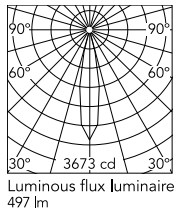

Physical

Colour	White
Orientation	Adjustable
Recessed depth (mm)	134
Spot diameter (mm)	75
Length (mm)	75
Net weight (kg)	0.16
Package height (mm)	90
Package width (mm)	140
Package length (mm)	105
IP internal	20

Schematic light drawing

h(m)	E(lx)	D(m)
1	3673	0.36
2	918	0.72
3	408	1.08
4	230	1.44
5	147	1.80

Photometric

Lighting type	Direct
Light distribution	Symmetric
CCT (K)	2700
CRI>	90
McAdam steps (SDCM)	2
Rf fidelity index	88
Rg gamut index	94
LED Life / Failure Ratio	L70B50>55.000h_Tc=85°C
Beam angle C0-180 (°)	24
Beam angle C90-270 (°)	24
UGR _L	<10