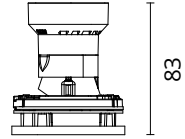

7.5W - 408lm - 2700K - CRI> 90 - Beam° 15

Eclectic Ø70. Adjustable Downlight (35° tilt, 360° rotation). "Soft" style façade. Necessary installation pre-frames, not included (to be ordered separately). Recessed position of the LED: 47° cut-off angle. IP20 water tightness (for IP54, please ask the dedicated accessory). Alternative options for lenses, orientation modules and style façades are available as spare parts.