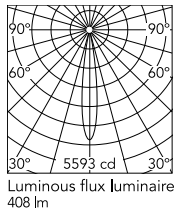

Physical

Colour	Black
Orientation	Adjustable
Recessed depth (mm)	134
Spot diameter (mm)	75
Length (mm)	75
Net weight (kg)	0.16
Package height (mm)	90
Package width (mm)	140
Package length (mm)	105
IP internal	20

Schematic light drawing

Beam Angle: 15°

h(m)	E(lx)	D(m)
1	5593	0.27
2	1398	0.53
3	621	0.80
4	350	1.06
5	224	1.33

Photometric

Lighting type	Direct
Light distribution	Symmetric
CCT (K)	2700
CRI>	90
McAdam steps (SDCM)	2
Rf fidelity index	88
Rg gamut index	94
LED Life / Failure Ratio	L70B50>55.000h_Tc=85°C
Beam angle C0-180 (°)	15
Beam angle C90-270 (°)	15
UGR _L	<10