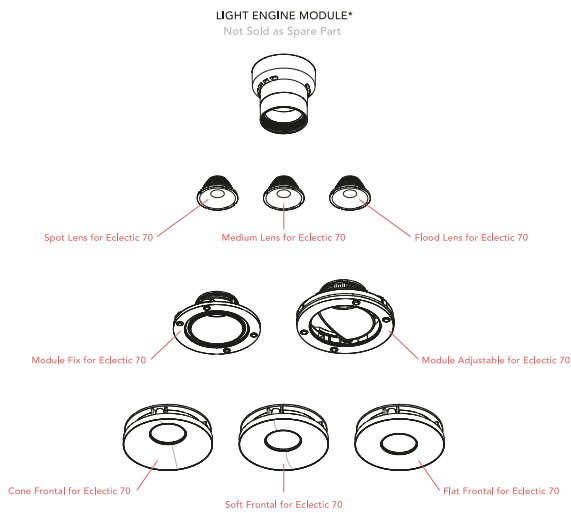

Spare Parts

Spot Lens for Eclectic 70	08.0711.00
Medium Lens for Eclectic 70	08.0712.00
Flood Lens for Eclectic 70	08.0713.00
Cone Frontal for Eclectic 70	08.0721.14
Cone Frontal for Eclectic 70	08.0721.40
Soft Frontal for Eclectic 70	08.0722.14
Soft Frontal for Eclectic 70	08.0722.40
Flat Frontal for Eclectic 70	08.0723.14
Flat Frontal for Eclectic 70	08.0723.40
Module Fix for Eclectic 70	08.0739.00
Module Adjustable for Eclectic 70	08.0740.00