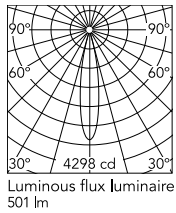

### Physical

Colour	White
Orientation	Adjustable
Recessed depth (mm)	134
Spot diameter (mm)	75
Length (mm)	75
Net weight (kg)	0.16
Package height (mm)	90
Package width (mm)	140
Package length (mm)	105
IP internal	20

### Technical Drawings

[2D](#) ZIP

[3D](#) ZIP

[Bim](#) ZIP

## Schematic light drawing