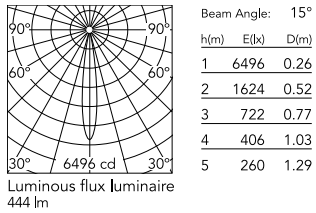

Physical

Colour	Black
Orientation	Adjustable
Recessed depth (mm)	134
Spot diameter (mm)	75
Length (mm)	75
Net weight (kg)	0.16
Package height (mm)	90
Package width (mm)	140
Package length (mm)	105
IP internal	20

Schematic light drawing

Photometric

Lighting type	Direct
Light distribution	Symmetric
CCT (K)	3000
CRI>	90
McAdam steps (SDCM)	2
Rf fidelity index	92
Rg gamut index	98
LED Life / Failure Ratio	L70B50>55.000h_Tc=85°C
Beam angle C0-180 (°)	14
Beam angle C90-270 (°)	14
UGR _L	<10