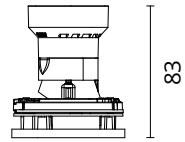

FLOS

05.8027.14 Black

Eclectic 70 Adjustable Flat

Designed by FLOS Architectural, 2022

7.5W - 488lm - 2700K - CRI> 90 - Beam° 23

Eclectic Ø70. Adjustable Downlight (35° tilt, 360° rotation). "Flat" style façade. Necessary installation pre-frames, not included (to be ordered separately). Recessed position of the LED: 55° cut-off angle. IP20 water tightness (for IP54, please ask the dedicated accessory). Alternative options for lenses, orientation modules and style façades are available as spare parts.

Physical

Colour	Black
Orientation	Adjustable
Recessed depth (mm)	134
Spot diameter (mm)	75
Length (mm)	75
Net weight (kg)	0.16
Package height (mm)	90
Package width (mm)	140
Package length (mm)	105
IP internal	20