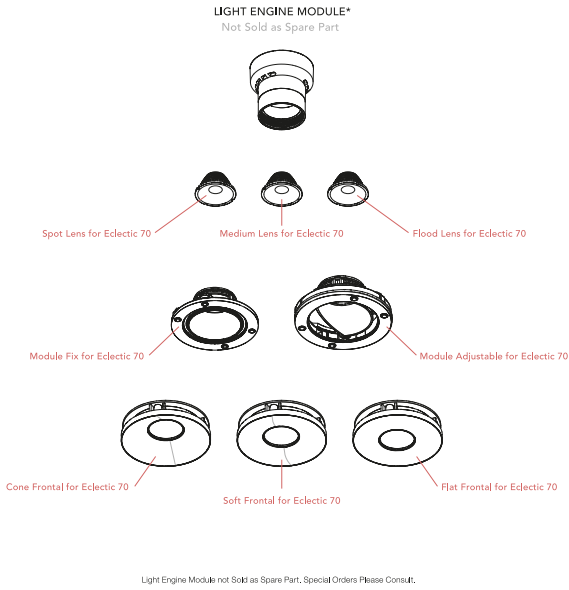

OPTIONAL
Accessory

Optical

08.0727.00

Honeycomb for Eclectic 70

OPTIONAL
Accessory

Installation

08.0729.00

IP54 Lens for Eclectic 70
Adjustable

OPTIONAL
Filter

Optical

08.0731.00

Colour Temperature Increaser for
Eclectic 70

OPTIONAL
Filter

Optical

08.0732.00

Colour Temperature Decreaser
for Eclectic 70

Spare Parts

Spot Lens for Eclectic 70	08.0711.00
Medium Lens for Eclectic 70	08.0712.00
Flood Lens for Eclectic 70	08.0713.00
Cone Frontal for Eclectic 70	08.0721.14
Cone Frontal for Eclectic 70	08.0721.40
Soft Frontal for Eclectic 70	08.0722.14
Soft Frontal for Eclectic 70	08.0722.40
Flat Frontal for Eclectic 70	08.0723.14
Flat Frontal for Eclectic 70	08.0723.40
Module Fix for Eclectic 70	08.0739.00
Module Adjustable for Eclectic 70	08.0740.00