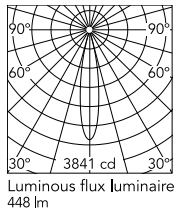

Physical

Colour	Black
Orientation	Adjustable
Recessed depth (mm)	134
Spot diameter (mm)	75
Length (mm)	75
Net weight (kg)	0.16
Package height (mm)	90
Package width (mm)	140
Package length (mm)	105
IP internal	20

Schematic light drawing

Photometric

Lighting type	Direct
Light distribution	Symmetric
CCT (K)	2700
CRI>	90
McAdam steps (SDCM)	2
Rf fidelity index	88
Rg gamut index	94
LED Life / Failure Ratio	L70B50>55.000h_Tc=85°C
Beam angle C0-180 (°)	23
Beam angle C90-270 (°)	23
UGR _L	<10