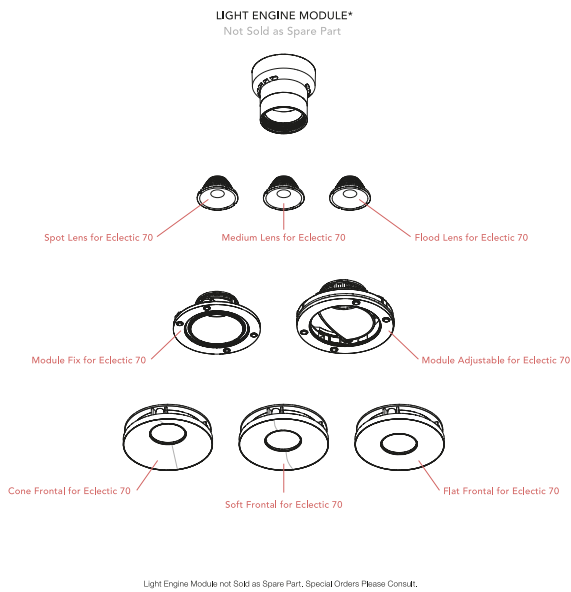

OPTIONAL
Accessory

Optical

08.0727.00

Honeycomb for Eclectic 70

OPTIONAL
Accessory

Installation

08.0729.00

IP54 Lens for Eclectic 70 Adjustable

OPTIONAL
Filter

Optical

08.0731.00

Colour Temperature Increaser for Eclectic 70

OPTIONAL
Filter

Optical

08.0732.00

Colour Temperature Decreaser for Eclectic 70

Spare Parts

Spot Lens for Eclectic 70	08.0711.00
Medium Lens for Eclectic 70	08.0712.00
Flood Lens for Eclectic 70	08.0713.00
Cone Frontal for Eclectic 70	08.0721.14
Cone Frontal for Eclectic 70	08.0721.40
Soft Frontal for Eclectic 70	08.0722.14
Soft Frontal for Eclectic 70	08.0722.40
Flat Frontal for Eclectic 70	08.0723.14
Flat Frontal for Eclectic 70	08.0723.40
Module Fix for Eclectic 70	08.0739.00
Module Adjustable for Eclectic 70	08.0740.00