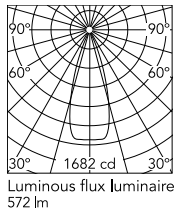

Physical

Colour	Black
Orientation	Adjustable
Recessed depth (mm)	134
Spot diameter (mm)	75
Length (mm)	75
Net weight (kg)	0.16
Package height (mm)	90
Package width (mm)	140
Package length (mm)	105
IP internal	20

Schematic light drawing

h(m)	E(lx)	D(m)
1	1679	0.64
2	420	1.28
3	187	1.92
4	105	2.56
5	67	3.20

Photometric

Lighting type	Direct
Light distribution	Symmetric
CCT (K)	3000
CRI>	90
McAdam steps (SDCM)	2
Rf fidelity index	92
Rg gamut index	98
LED Life / Failure Ratio	L70B50>55.000h_Tc=85°C
Beam angle C0-180 (°)	35
Beam angle C90-270 (°)	35
UGR _L	<10