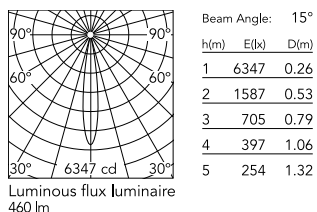

### Physical

Colour	White
Orientation	Adjustable
Recessed depth (mm)	134
Spot diameter (mm)	75
Length (mm)	75
Net weight (kg)	0.16
Package height (mm)	90
Package width (mm)	140
Package length (mm)	105
IP internal	20

### Technical Drawings

2D [↓ ZIP](#)

3D [↓ ZIP](#)

[Bim](#) [↓ ZIP](#)

## Schematic light drawing