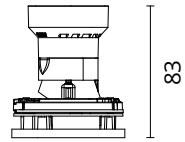

7.5W - 460lm - 3000K - CRI> 90 - Beam° 15

Eclectic Ø70. Adjustable Downlight (35° tilt, 360° rotation). "Cone" style façade. Necessary installation pre-frames, not included (to be ordered separately). Recessed position of the LED: 47° cut-off angle. IP20 water tightness (for IP54, please ask the dedicated accessory). Alternative options for lenses, orientation modules and style façades are available as spare parts.