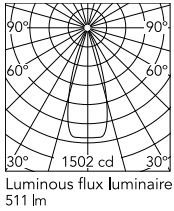

Physical

Colour	Black
Orientation	Adjustable
Recessed depth (mm)	134
Spot diameter (mm)	75
Length (mm)	75
Net weight (kg)	0.16
Package height (mm)	90
Package width (mm)	140
Package length (mm)	105
IP internal	20

Schematic light drawing

Beam Angle: 35°

h(m)	E(lx)	D(m)
1	1499	0.64
2	375	1.28
3	167	1.92
4	94	2.56
5	60	3.20

Photometric

Lighting type	Direct
Light distribution	Symmetric
CCT (K)	2700
CRI>	90
McAdam steps (SDCM)	2
Rf fidelity index	88
Rg gamut index	94
LED Life / Failure Ratio	L70B50>55.000h_Tc=85°C
Beam angle C0-180 (°)	35
Beam angle C90-270 (°)	35
UGR _L	<10