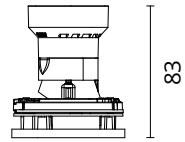

7.5W - 511lm - 2700K - CRI> 90 - Beam° 35

Eclectic Ø70. Adjustable Downlight (35° tilt, 360° rotation). "Cone" style façade. Necessary installation pre-frames, not included (to be ordered separately). Recessed position of the LED: 47° cut-off angle. IP20 water tightness (for IP54, please ask the dedicated accessory). Alternative options for lenses, orientation modules and style façades are available as spare parts.