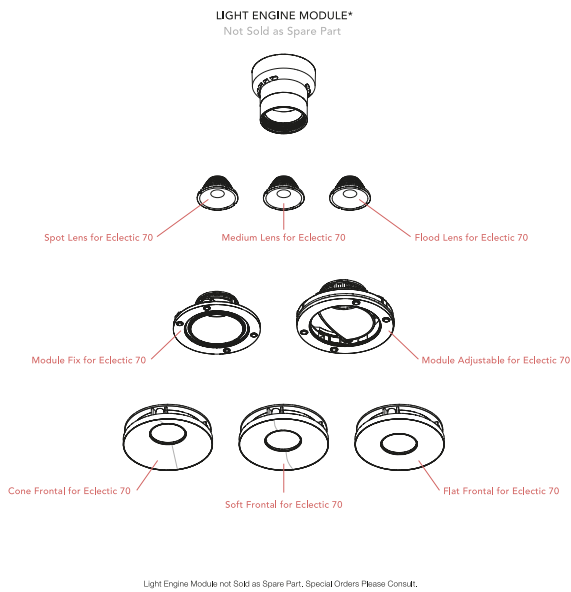

OPTIONAL
Accessory

Optical

08.0727.00

Honeycomb for Eclectic 70

OPTIONAL
Accessory

Installation

08.0729.00

IP54 Lens for Eclectic 70
Adjustable

OPTIONAL
Filter

Optical

08.0731.00

Colour Temperature Increaser for
Eclectic 70

OPTIONAL
Filter

Optical

08.0732.00

Colour Temperature Decreaser
for Eclectic 70

Spare Parts

Spot Lens for Eclectic 70	08.0711.00
Medium Lens for Eclectic 70	08.0712.00
Flood Lens for Eclectic 70	08.0713.00
Cone Frontal for Eclectic 70	08.0721.14
Cone Frontal for Eclectic 70	08.0721.40
Soft Frontal for Eclectic 70	08.0722.14
Soft Frontal for Eclectic 70	08.0722.40
Flat Frontal for Eclectic 70	08.0723.14
Flat Frontal for Eclectic 70	08.0723.40
Module Fix for Eclectic 70	08.0739.00
Module Adjustable for Eclectic 70	08.0740.00