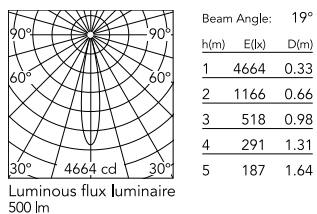

Physical

Colour	Black
Orientation	Adjustable
Recessed depth (mm)	134
Spot diameter (mm)	75
Length (mm)	75
Net weight (kg)	0.16
Package height (mm)	90
Package width (mm)	140
Package length (mm)	105
IP internal	20

Schematic light drawing

Photometric

Lighting type	Direct
Light distribution	Symmetric
CCT (K)	2700
CRI>	90
McAdam steps (SDCM)	2
Rf fidelity index	88
Rg gamut index	94
LED Life / Failure Ratio	L70B50>55.000h_Tc=85°C
Beam angle C0-180 (°)	19
Beam angle C90-270 (°)	19
UGR _L	<10