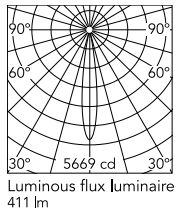

Physical

Colour	White
Orientation	Adjustable
Recessed depth (mm)	134
Spot diameter (mm)	75
Length (mm)	75
Net weight (kg)	0.16
Package height (mm)	90
Package width (mm)	140
Package length (mm)	105
IP internal	20

Schematic light drawing

Beam Angle: 15°

h(m)	E(lx)	D(m)
1	5669	0.26
2	1417	0.53
3	630	0.79
4	354	1.06
5	227	1.32

Photometric

Lighting type	Direct
Light distribution	Symmetric
CCT (K)	2700
CRI>	90
McAdam steps (SDCM)	2
Rf fidelity index	88
Rg gamut index	94
LED Life / Failure Ratio	L70B50>55.000h_Tc=85°C
Beam angle C0-180 (°)	15
Beam angle C90-270 (°)	15
UGR _L	<10