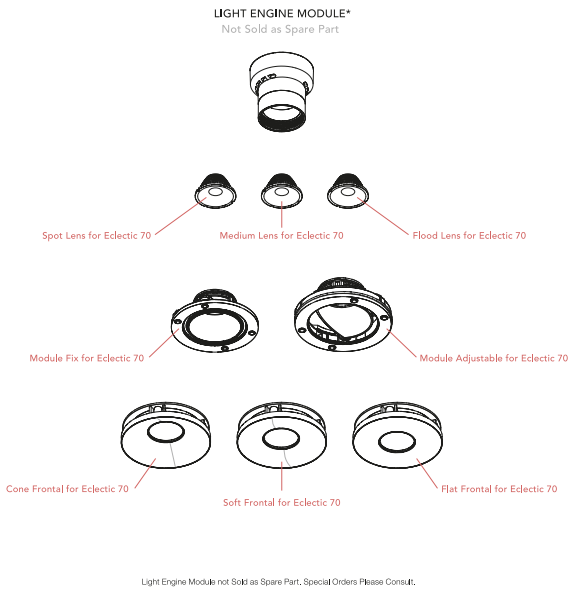

OPTIONAL
Accessory

Optical

08.0727.00

Honeycomb for Eclectic 70

OPTIONAL
Accessory

Installation

08.0729.00

IP54 Lens for Eclectic 70
Adjustable

OPTIONAL
Filter

Optical

08.0731.00

Colour Temperature Increaser for
Eclectic 70

OPTIONAL
Filter

Optical

08.0732.00

Colour Temperature Decreaser
for Eclectic 70

Spare Parts

Spot Lens for Eclectic 70	08.0711.00
Medium Lens for Eclectic 70	08.0712.00
Flood Lens for Eclectic 70	08.0713.00
Cone Frontal for Eclectic 70	08.0721.14
Cone Frontal for Eclectic 70	08.0721.40
Soft Frontal for Eclectic 70	08.0722.14
Soft Frontal for Eclectic 70	08.0722.40
Flat Frontal for Eclectic 70	08.0723.14
Flat Frontal for Eclectic 70	08.0723.40
Module Fix for Eclectic 70	08.0739.00
Module Adjustable for Eclectic 70	08.0740.00