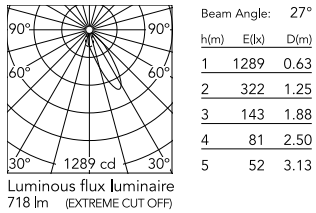

### Physical

Colour	Gold
Trim	Yes
Orientation	Fixed
Recessed depth (mm)	81
Spot diameter (mm)	80
Net weight (kg)	0.24
IP internal	20
IP external	54

### Technical Drawings

[2D](#)  ZIP

[3D](#)  ZIP

[Bim](#)  ZIP

## Schematic light drawing