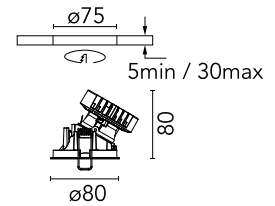

Recessed luminaire with LED light source. 220-240V & dimmable 1-10V power supply included.

Are you a professional and your project needs consulting and support?

[BOOK AN APPOINTMENT](#)