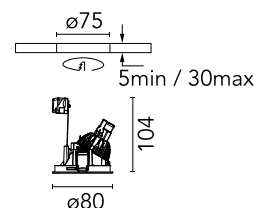

FLOS

03.4220.B1 White

Easy Kap Ø 80 Wall-Washer

Designed by FLOS Architectural, 2016

Recessed 12V lamp luminaire. Remote transformer not included. Installation frame not necessary.

Are you a professional and your project needs consulting and support?

[BOOK AN APPOINTMENT](#)

Main specifications

Mounting	Ceiling recessed
Environments	Indoor dry location
Light source type	Bulb
Light sources included	no
Lamp category	LED retrofit
Lamp type	QR-CBC 51
Lamp holders	GX5.3
Number of lamps	1

Physical

Colour	White
Trim	Yes
Orientation	Fixed
Recessed depth (mm)	120
Spot diameter (mm)	80
Length (mm)	80
Net weight (kg)	0.12
Package height (mm)	90
Package width (mm)	140
Package length (mm)	105
IP internal	20
IP external	23

Download

[Mounting instructions](#) PDF

[Item information](#) JPG

Photometric Files

[LDT / IES](#) ZIP

Technical Drawings

[2D](#) ZIP

[3D](#) ZIP

[Bim](#) ZIP