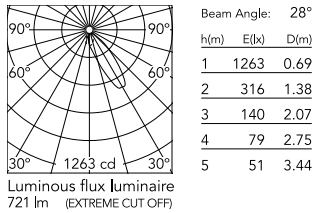

Physical

Colour	Gold
Trim	Yes
Orientation	Fixed
Recessed depth (mm)	91
Spot diameter (mm)	80
Length (mm)	80
Net weight (kg)	0.24
Package height (mm)	157
Package width (mm)	210
Package length (mm)	135
IP internal	20
IP external	54

[Bim](#) ZIP

Schematic light drawing

Photometric

Lighting type	Indirect, Direct
Light distribution	Asymmetric
CCT (K)	2850-1800
CRI>	95
McAdam steps (SDCM)	3
LED Life / Failure Ratio	L80B50 > 50.000h (Tc=85°C)
Beam angle C0-180 (°)	28
Beam angle C90-270 (°)	30