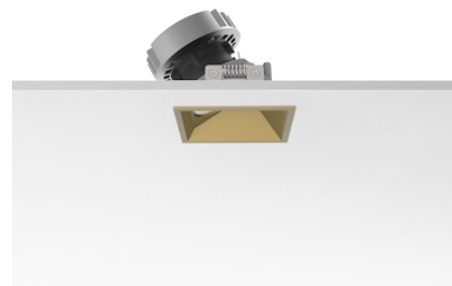

FLOS

03.4198.GL.LE Gold

Easy Kap 80 Square Wall-Washer - Dim-To-Warm

Designed by FLOS Architectural

Recessed luminaire with LED light source. 220-240V & dimmable 1-10V power supply included.

Are you a professional and your project needs consulting and support?

[BOOK AN APPOINTMENT](#)

Main specifications

Mounting	Ceiling recessed
Environments	Indoor dry location
Light source type	LED
Light sources included	Yes
LED type	LED array
Lamp category	LED
Number of lamps	1
Power (W)	9.9
System power (W)	13
Source flux (lm)	1022
Lumen Output (lm)	721
Efficacy (lm/W)	55

Physical

Colour	Gold
Trim	Yes
Orientation	Fixed
Recessed depth (mm)	91
Spot diameter (mm)	80
Length (mm)	80
Net weight (kg)	0.24
Package height (mm)	157
Package width (mm)	210
Package length (mm)	135
IP internal	20
IP external	54