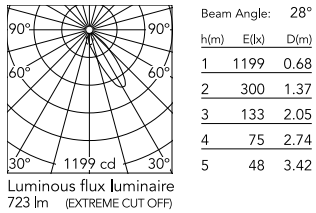

Physical

Colour	White
Trim	Yes
Orientation	Fixed
Recessed depth (mm)	91
Spot diameter (mm)	80
Length (mm)	80
Net weight (kg)	0.24
Package height (mm)	157
Package width (mm)	210
Package length (mm)	135
IP internal	20
IP external	54

[Bim](#) ZIP

Schematic light drawing

Ecodesign and Energy Labelling

Photometric

Lighting type	Indirect, Direct
Light distribution	Asymmetric
CCT (K)	2850-1800
CRI>	95
McAdam steps (SDCM)	3
LED Life / Failure Ratio	L80B50 > 50.000h (Tc=85°C)
Beam angle C0-180 (°)	28
Beam angle C90-270 (°)	26