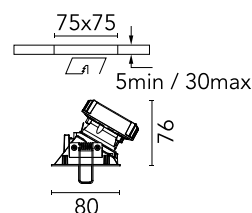

Recessed luminaire with LED light source. 220-240V & dimmable 1-10V power supply included.

Are you a professional and your project needs consulting and support?

[BOOK AN APPOINTMENT](#)