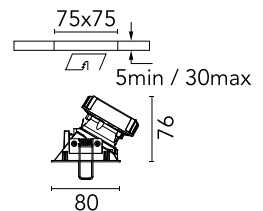

Recessed luminaire with LED light source. 220-240V & dimmable 1-10V power supply included.

Are you a professional and your project needs consulting and support?

[BOOK AN APPOINTMENT](#)