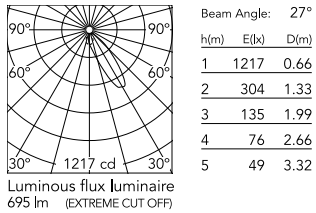

Physical

Colour	Black
Trim	Yes
Orientation	Fixed
Recessed depth (mm)	91
Spot diameter (mm)	80
Length (mm)	80
Net weight (kg)	0.24
Package height (mm)	157
Package width (mm)	210
Package length (mm)	135
IP internal	20
IP external	54

Download

[Mounting instructions](#) PDF

[Item information](#) JPG

Photometric Files

[LDT / IES](#) ZIP

Technical Drawings

[2D](#) ZIP

[3D](#) ZIP

[Bim](#) ZIP

Schematic light drawing

Photometric

Lighting type	Indirect, Direct
Light distribution	Asymmetric
CCT (K)	2850-1800
CRI>	95
McAdam steps (SDCM)	3
LED Life / Failure Ratio	L80B50 > 50.000h (Tc=85°C)
Beam angle C0-180 (°)	27
Beam angle C90-270 (°)	29