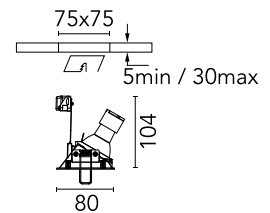

Recessed luminaire with main voltage source. Installation frame not necessary.

Are you a professional and your project needs consulting and support?

[BOOK AN APPOINTMENT](#)