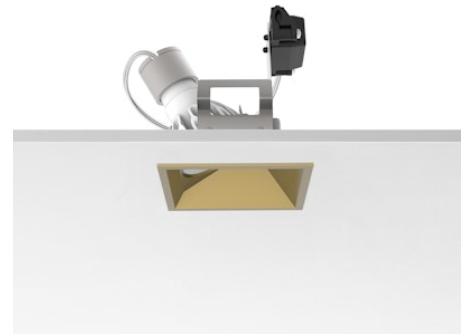

FLOS

03.4219.GL Gold

Easy Kap 80 Square Wall-Washer

Designed by FLOS Architectural, 2016

Recessed luminaire with main voltage source. Installation frame not necessary.

Are you a professional and your project needs consulting and support?

[BOOK AN APPOINTMENT](#)

Main specifications

Mounting	Ceiling recessed
Environments	Indoor dry location
Light source type	Bulb
Light sources included	no
Lamp category	LED retrofit
Lamp type	PAR16
Lamp holders	GU10
Number of lamps	1

Physical

Colour	Gold
Trim	Yes
Orientation	Fixed
Recessed depth (mm)	140
Spot diameter (mm)	80
Length (mm)	80
Net weight (kg)	0.12
Package height (mm)	90
Package width (mm)	140
Package length (mm)	105
IP internal	20
IP external	23

Download

[Mounting instructions](#) [↓ PDF](#)
[Item information](#) [↓ JPG](#)

Ecodesign and Energy Labelling

 Replaceable (LED only) light source by an end-user

Photometric

Lighting type	Indirect, Direct
Light distribution	Asymmetric