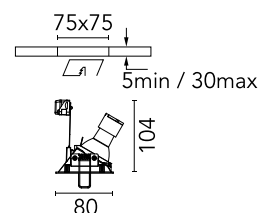

Recessed luminaire with main voltage source. Installation frame not necessary.

Are you a professional and your project needs consulting and support?

[BOOK AN APPOINTMENT](#)