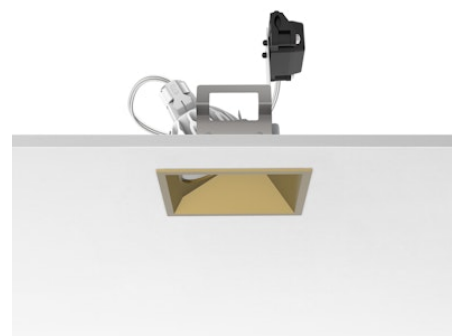

FLOS

03.4218.GL Gold

Easy Kap 80 Square Wall-Washer

Designed by FLOS Architectural, 2016

Recessed 12V lamp luminaire. Remote transformer not included. Installation frame not necessary.

Are you a professional and your project needs consulting and support?

[BOOK AN APPOINTMENT](#)

Main specifications

Mounting	Ceiling recessed
Environments	Indoor dry location
Light source type	Bulb
Light sources included	no
Lamp category	LED retrofit
Lamp type	QR-CBC 51
Lamp holders	GX5.3
Number of lamps	1

Physical

Colour	Gold
Trim	Yes
Orientation	Fixed
Recessed depth (mm)	120
Spot diameter (mm)	80
Length (mm)	80
Net weight (kg)	0.12
Package height (mm)	90
Package width (mm)	140
Package length (mm)	105
IP internal	20
IP external	23