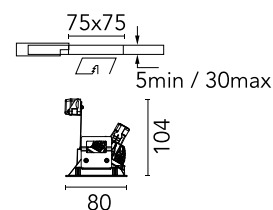

Main specifications

Mounting	Ceiling recessed
Environments	Indoor dry location
Light source type	Bulb
Light sources included	no
Lamp category	LED retrofit
Lamp type	QR-CBC 51
Lamp holders	GX5.3
Number of lamps	1

Physical

Colour	Gold
Trim	Yes
Orientation	Fixed
Recessed depth (mm)	120
Spot diameter (mm)	80
Length (mm)	80
Net weight (kg)	0.12
Package height (mm)	90
Package width (mm)	140
Package length (mm)	105
IP internal	20
IP external	23

Download

[Mounting instructions](#) PDF

[Item information](#) JPG

Photometric Files

[LDT / IES](#) ZIP

Technical Drawings

[2D](#) ZIP

[3D](#) ZIP

[Bim](#) ZIP