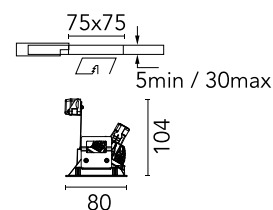

FLOS

03.4218.B1 White

Easy Kap 80 Square Wall-Washer

Designed by FLOS Architectural, 2016

Recessed 12V lamp luminaire. Remote transformer not included. Installation frame not necessary.

Are you a professional and your project needs consulting and support?

[BOOK AN APPOINTMENT](#)

Main specifications

Mounting	Ceiling recessed
Environments	Indoor dry location
Light source type	Bulb
Light sources included	no
Lamp category	LED retrofit
Lamp type	QR-CBC 51
Lamp holders	GX5.3
Number of lamps	1

Physical

Colour	White
Trim	Yes
Orientation	Fixed
Recessed depth (mm)	120
Spot diameter (mm)	80
Length (mm)	80
Net weight (kg)	0.12
Package height (mm)	90
Package width (mm)	140
Package length (mm)	105
IP internal	20
IP external	23

Download

[Mounting instructions](#) PDF

[Item information](#) JPG

Photometric Files

[LDT / IES](#) ZIP

Technical Drawings

[2D](#) ZIP

[3D](#) ZIP

[Bim](#) ZIP