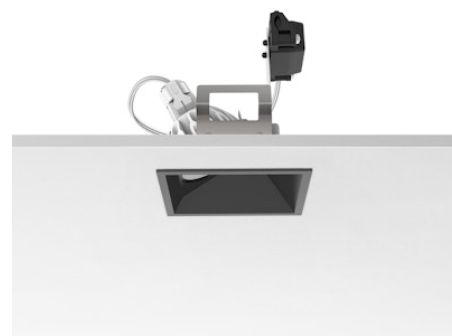

FLOS

03.4218.74 Black

Easy Kap 80 Square Wall-Washer

Designed by FLOS Architectural, 2016

Recessed 12V lamp luminaire. Remote transformer not included. Installation frame not necessary.

Are you a professional and your project needs consulting and support?

[BOOK AN APPOINTMENT](#)

Main specifications

Mounting	Ceiling recessed
Environments	Indoor dry location
Light source type	Bulb
Light sources included	no
Lamp category	LED retrofit
Lamp type	QR-CBC 51
Lamp holders	GX5.3
Number of lamps	1

Physical

Colour	Black
Trim	Yes
Orientation	Fixed
Recessed depth (mm)	120
Spot diameter (mm)	80
Length (mm)	80
Net weight (kg)	0.12
Package height (mm)	90
Package width (mm)	140
Package length (mm)	105
IP internal	20
IP external	23