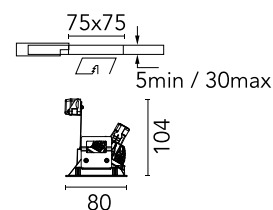

FLOS

03.4218.74 Black

Easy Kap 80 Square Wall-Washer

Designed by FLOS Architectural, 2016

Recessed 12V lamp luminaire. Remote transformer not included. Installation frame not necessary.

Are you a professional and your project needs consulting and support?

[BOOK AN APPOINTMENT](#)

Main specifications

Mounting	Ceiling recessed
Environments	Indoor dry location
Light source type	Bulb
Light sources included	no
Lamp category	LED retrofit
Lamp type	QR-CBC 51
Lamp holders	GX5.3
Number of lamps	1

Physical

Colour	Black
Trim	Yes
Orientation	Fixed
Recessed depth (mm)	120
Spot diameter (mm)	80
Length (mm)	80
Net weight (kg)	0.12
Package height (mm)	90
Package width (mm)	140
Package length (mm)	105
IP internal	20
IP external	23

Download

[Mounting instructions](#) PDF

[Item information](#) JPG

Photometric Files

[LDT / IES](#) ZIP

Technical Drawings

[2D](#) ZIP

[3D](#) ZIP

[Bim](#) ZIP