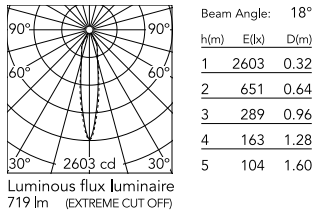

Physical

Colour	Gold
Trim	Yes
Orientation	Fixed
Recessed depth (mm)	93
Spot diameter (mm)	80
Length (mm)	80
Net weight (kg)	0.24
Package height (mm)	157
Package width (mm)	210
Package length (mm)	135
IP internal	20
IP external	54

[Bim](#)  ZIP

Schematic light drawing

Ecodesign and Energy Labelling

Photometric

Lighting type	Direct
Light distribution	Symmetric
CCT (K)	2850-1800
CRI>	95
McAdam steps (SDCM)	3
LED Life / Failure Ratio	L80B50 > 50.000h (Tc=85°C)
Beam angle C0-180 (°)	18
Beam angle C90-270 (°)	18
UGR _L	<16