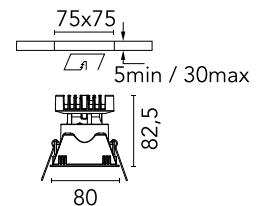

[BOOK AN APPOINTMENT](#)

Main specifications

Mounting	Ceiling recessed
Environments	Indoor dry location
Light source type	LED
Light sources included	Yes
LED type	LED array
Lamp category	LED
Number of lamps	1
Power (W)	9.9
System power (W)	13
Source flux (lm)	1022
Lumen Output (lm)	719
Efficacy (lm/W)	55

Physical

Colour	Gold
Trim	Yes
Orientation	Fixed
Recessed depth (mm)	93
Spot diameter (mm)	80
Length (mm)	80
Net weight (kg)	0.24
Package height (mm)	157
Package width (mm)	210
Package length (mm)	135
IP internal	20
IP external	54

[Bim](#)  ZIP

Schematic light drawing

Ecodesign and Energy Labelling

Photometric

Lighting type	Direct
Light distribution	Symmetric
CCT (K)	2850-1800
CRI>	95
McAdam steps (SDCM)	3
LED Life / Failure Ratio	L80B50 > 50.000h (Tc=85°C)
Beam angle C0-180 (°)	18
Beam angle C90-270 (°)	18
UGR _L	<16