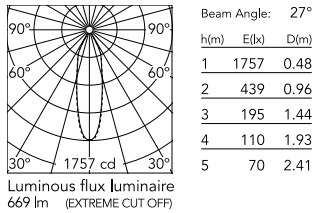

Physical

Colour	Black
Trim	Yes
Orientation	Fixed
Recessed depth (mm)	93
Spot diameter (mm)	80
Length (mm)	80
Net weight (kg)	0.24
Package height (mm)	157
Package width (mm)	210
Package length (mm)	135
IP internal	20
IP external	54

[Bim](#)  ZIP

Schematic light drawing

Ecodesign and Energy Labelling

Photometric

Lighting type	Direct
Light distribution	Symmetric
CCT (K)	2850-1800
CRI>	95
McAdam steps (SDCM)	3
LED Life / Failure Ratio	L80B50 > 50.000h (Tc=85°C)
Beam angle C0-180 (°)	27
Beam angle C90-270 (°)	27
UGR _L	<16