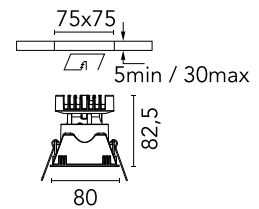

[BOOK AN APPOINTMENT](#)

Main specifications

Mounting	Ceiling recessed
Environments	Indoor dry location
Light source type	LED
Light sources included	Yes
LED type	LED array
Lamp category	LED
Number of lamps	1
Power (W)	9.9
System power (W)	13
Source flux (lm)	1022
Lumen Output (lm)	669
Efficacy (lm/W)	51

Physical

Colour	Black
Trim	Yes
Orientation	Fixed
Recessed depth (mm)	93
Spot diameter (mm)	80
Length (mm)	80
Net weight (kg)	0.24
Package height (mm)	157
Package width (mm)	210
Package length (mm)	135
IP internal	20
IP external	54

[Bim](#)  ZIP

Schematic light drawing

Ecodesign and Energy Labelling

Photometric

Lighting type	Direct
Light distribution	Symmetric
CCT (K)	2850-1800
CRI>	95
McAdam steps (SDCM)	3
LED Life / Failure Ratio	L80B50 > 50.000h (Tc=85°C)
Beam angle C0-180 (°)	27
Beam angle C90-270 (°)	27
UGR _L	<16