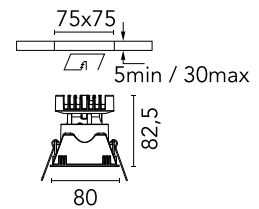

[BOOK AN APPOINTMENT](#)

Main specifications

Mounting	Ceiling recessed
Environments	Indoor dry location
Light source type	LED
Light sources included	Yes
LED type	LED array
Lamp category	LED
Number of lamps	1
Power (W)	9.9
System power (W)	13
Source flux (lm)	1022
Lumen Output (lm)	659
Efficacy (lm/W)	50

Physical

Colour	Black
Trim	Yes
Orientation	Fixed
Recessed depth (mm)	93
Spot diameter (mm)	80
Length (mm)	80
Net weight (kg)	0.24
Package height (mm)	157
Package width (mm)	210
Package length (mm)	135
IP internal	20
IP external	54

[Bim](#)  ZIP

Schematic light drawing

Photometric

Lighting type	Direct
Light distribution	Symmetric
CCT (K)	2850-1800
CRI>	95
McAdam steps (SDCM)	3
LED Life / Failure Ratio	L80B50 > 50.000h (Tc=85°C)
Beam angle C0-180 (°)	54
Beam angle C90-270 (°)	54
UGR _L	<16