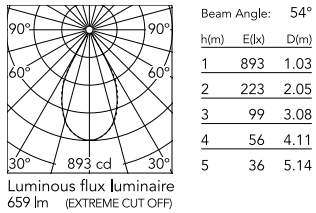

Physical

Colour	Black
Trim	Yes
Orientation	Fixed
Recessed depth (mm)	93
Spot diameter (mm)	80
Length (mm)	80
Net weight (kg)	0.24
Package height (mm)	157
Package width (mm)	210
Package length (mm)	135
IP internal	20
IP external	54

[Bim](#)  ZIP

Schematic light drawing

Photometric

Lighting type	Direct
Light distribution	Symmetric
CCT (K)	2850-1800
CRI>	95
McAdam steps (SDCM)	3
LED Life / Failure Ratio	L80B50 > 50.000h (Tc=85°C)
Beam angle C0-180 (°)	54
Beam angle C90-270 (°)	54
UGR _L	<16