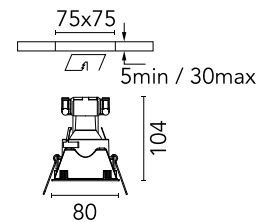

Physical

Colour	Gold
Trim	Yes
Orientation	Fixed
Recessed depth (mm)	155
Spot diameter (mm)	80
Length (mm)	80
Net weight (kg)	0.12
Package height (mm)	90
Package width (mm)	140
Package length (mm)	105
IP internal	20
IP external	23