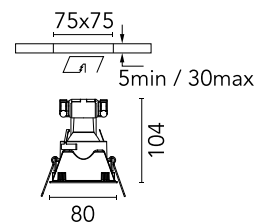

### Physical

Colour	White
Trim	Yes
Orientation	Fixed
Recessed depth (mm)	155
Spot diameter (mm)	80
Length (mm)	80
Net weight (kg)	0.12
Package height (mm)	90
Package width (mm)	140
Package length (mm)	105
IP internal	20
IP external	23