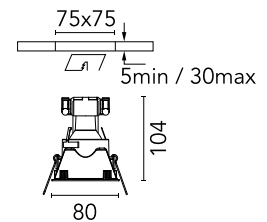

Physical

Colour	Black
Trim	Yes
Orientation	Fixed
Recessed depth (mm)	155
Spot diameter (mm)	80
Length (mm)	80
Net weight (kg)	0.12
Package height (mm)	90
Package width (mm)	140
Package length (mm)	105
IP internal	20
IP external	23