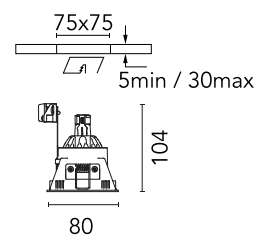

FLOS

03.4208.GL Gold

Easy Kap 80 Square Fixed

Designed by FLOS Architectural, 2016

Recessed 12V lamp luminaire. Remote transformer not included. Installation frame not necessary.

Are you a professional and your project needs consulting and support?

[BOOK AN APPOINTMENT](#)

Main specifications

Mounting	Ceiling recessed
Environments	Indoor dry location
Light source type	Bulb
Light sources included	no
Lamp category	LED retrofit
Lamp type	QR-CBC 51
Lamp holders	GX5.3
Number of lamps	1

Physical

Colour	Gold
Trim	Yes
Orientation	Fixed
Recessed depth (mm)	130
Spot diameter (mm)	80
Length (mm)	80
Net weight (kg)	0.12
Package height (mm)	90
Package width (mm)	140
Package length (mm)	105
IP internal	20
IP external	23

Download

[Mounting instructions](#) PDF

[Item information](#) JPG

Photometric Files

[LDT / IES](#) ZIP

Technical Drawings

[2D](#) ZIP

[3D](#) ZIP

[Bim](#) ZIP