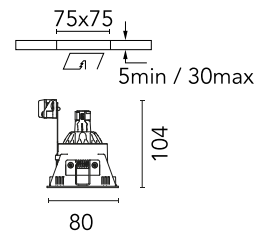

FLOS

03.4208.B1 White

Easy Kap 80 Square Fixed

Designed by FLOS Architectural, 2016

Recessed 12V lamp luminaire. Remote transformer not included. Installation frame not necessary.

Are you a professional and your project needs consulting and support?

[BOOK AN APPOINTMENT](#)

Main specifications

Mounting	Ceiling recessed
Environments	Indoor dry location
Light source type	Bulb
Light sources included	no
Lamp category	LED retrofit
Lamp type	QR-CBC 51
Lamp holders	GX5.3
Number of lamps	1

Physical

Colour	White
Trim	Yes
Orientation	Fixed
Recessed depth (mm)	130
Spot diameter (mm)	80
Length (mm)	80
Net weight (kg)	0.12
Package height (mm)	90
Package width (mm)	140
Package length (mm)	105
IP internal	20
IP external	23

Download

[Mounting instructions](#) PDF

[Item information](#) JPG

Photometric Files

[LDT / IES](#) ZIP

Technical Drawings

[2D](#) ZIP

[3D](#) ZIP

[Bim](#) ZIP