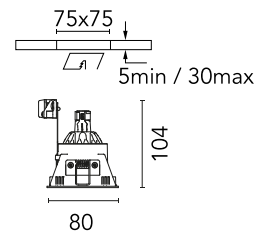

FLOS

03.4208.74 Black

Easy Kap 80 Square Fixed

Designed by FLOS Architectural, 2016

Recessed 12V lamp luminaire. Remote transformer not included. Installation frame not necessary.

Are you a professional and your project needs consulting and support?

[BOOK AN APPOINTMENT](#)

Main specifications

Mounting	Ceiling recessed
Environments	Indoor dry location
Light source type	Bulb
Light sources included	no
Lamp category	LED retrofit
Lamp type	QR-CBC 51
Lamp holders	GX5.3
Number of lamps	1

Physical

Colour	Black
Trim	Yes
Orientation	Fixed
Recessed depth (mm)	130
Spot diameter (mm)	80
Length (mm)	80
Net weight (kg)	0.12
Package height (mm)	90
Package width (mm)	140
Package length (mm)	105
IP internal	20
IP external	23

Download

[Mounting instructions](#) PDF

[Item information](#) JPG

Photometric Files

[LDT / IES](#) ZIP

Technical Drawings

[2D](#) ZIP

[3D](#) ZIP

[Bim](#) ZIP