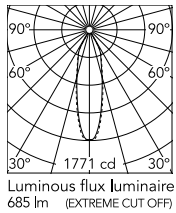

Physical

Colour	Black
Trim	Yes
Orientation	Adjustable
Rotation (°)	360
Longitudinal tilting (°)	20
Transversal tilting (°)	20
Recessed depth (mm)	91
Spot diameter (mm)	80
Length (mm)	80
Net weight (kg)	0.24
Package height (mm)	157
Package width (mm)	210
Package length (mm)	135
IP internal	20
IP external	54

[Bim](#) ZIP

Schematic light drawing

h(m)	E(lx)	D(m)
1	1771	0.48
2	443	0.96
3	197	1.44
4	111	1.93
5	71	2.41

Ecodesign and Energy Labelling

Photometric

Lighting type	Direct
Light distribution	Symmetric
CCT (K)	2850-1800
CRI>	95
McAdam steps (SDCM)	3
LED Life / Failure Ratio	L80B50 > 50.000h (Tc=85°C)
Beam angle C0-180 (°)	27
Beam angle C90-270 (°)	27
UGR _L	<16