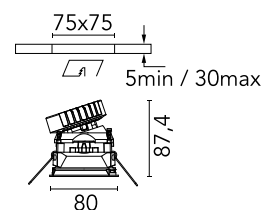

Recessed luminaire with LED light source. 220-240V & dimmable 1-10V power supply included.

Are you a professional and your project needs consulting and support?

[BOOK AN APPOINTMENT](#)