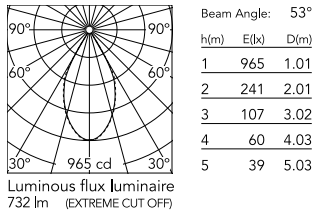

Physical

| | |
|--------------------------|------------|
| Colour | White |
| Trim | Yes |
| Orientation | Adjustable |
| Rotation (°) | 360 |
| Longitudinal tilting (°) | 20 |
| Transversal tilting (°) | 20 |
| Recessed depth (mm) | 91 |
| Spot diameter (mm) | 80 |
| Length (mm) | 80 |
| Net weight (kg) | 0.24 |
| Package height (mm) | 157 |
| Package width (mm) | 210 |
| Package length (mm) | 135 |
| IP internal | 20 |
| IP external | 54 |

[Bim](#)  ZIP

Schematic light drawing

Photometric

| | |
|--------------------------|----------------------------|
| Lighting type | Direct |
| Light distribution | Symmetric |
| CCT (K) | 2850-1800 |
| CRI> | 95 |
| McAdam steps (SDCM) | 3 |
| LED Life / Failure Ratio | L80B50 > 50.000h (Tc=85°C) |
| Beam angle C0-180 (°) | 53 |
| Beam angle C90-270 (°) | 53 |
| UGR _L | <19 |