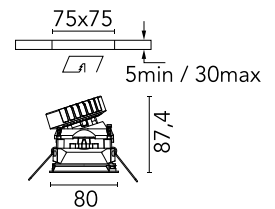

Recessed luminaire with LED light source. 220-240V & dimmable 1-10V power supply included.

Are you a professional and your project needs consulting and support?

[BOOK AN APPOINTMENT](#)