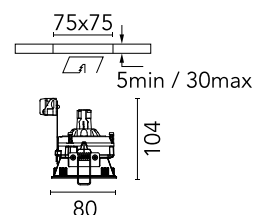

FLOS

03.4212.GL Gold

Easy Kap 80 Square Adjustable

Designed by FLOS Architectural, 2016

Recessed 12V lamp luminaire. Remote transformer not included. Installation frame not necessary.

Are you a professional and your project needs consulting and support?

[BOOK AN APPOINTMENT](#)

Main specifications

Mounting	Ceiling recessed
Environments	Indoor dry location
Light source type	Bulb
Light sources included	no
Lamp category	LED retrofit
Lamp type	QR-CBC 51
Lamp holders	GX5.3
Number of lamps	1

Physical

Colour	Gold
Trim	Yes
Orientation	Adjustable
Rotation (°)	360
Longitudinal tilting (°)	20
Transversal tilting (°)	20
Recessed depth (mm)	130
Spot diameter (mm)	80
Length (mm)	80
Net weight (kg)	0.12
Package height (mm)	90
Package width (mm)	140
Package length (mm)	105
IP internal	20
IP external	23

Download

[Mounting instructions](#) PDF

[Item information](#) JPG

Ecodesign and Energy Labelling

Replaceable (LED only) light source by an end-user

Replaceable control gear by a professional