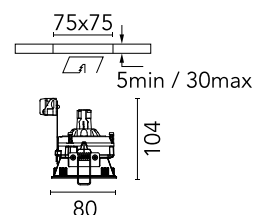

FLOS

03.4212.B1 White

Easy Kap 80 Square Adjustable

Designed by FLOS Architectural, 2016

Recessed 12V lamp luminaire. Remote transformer not included. Installation frame not necessary.

Are you a professional and your project needs consulting and support?

[BOOK AN APPOINTMENT](#)

Main specifications

Mounting	Ceiling recessed
Environments	Indoor dry location
Light source type	Bulb
Light sources included	no
Lamp category	LED retrofit
Lamp type	QR-CBC 51
Lamp holders	GX5.3
Number of lamps	1

Physical

Colour	White
Trim	Yes
Orientation	Adjustable
Rotation (°)	360
Longitudinal tilting (°)	20
Transversal tilting (°)	20
Recessed depth (mm)	130
Spot diameter (mm)	80
Length (mm)	80
Net weight (kg)	0.12
Package height (mm)	90
Package width (mm)	140
Package length (mm)	105
IP internal	20
IP external	23

Download

[Mounting instructions](#) PDF

[Item information](#) JPG

Ecodesign and Energy Labelling

Replaceable (LED only) light source by an end-user

Replaceable control gear by a professional