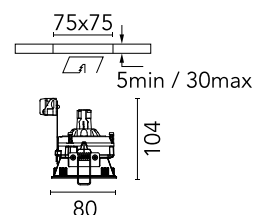

FLOS

03.4212.74 Black

Easy Kap 80 Square Adjustable

Designed by FLOS Architectural, 2016

Recessed 12V lamp luminaire. Remote transformer not included. Installation frame not necessary.

Are you a professional and your project needs consulting and support?

[BOOK AN APPOINTMENT](#)

Main specifications

Mounting	Ceiling recessed
Environments	Indoor dry location
Light source type	Bulb
Light sources included	no
Lamp category	LED retrofit
Lamp type	QR-CBC 51
Lamp holders	GX5.3
Number of lamps	1

Physical

Colour	Black
Trim	Yes
Orientation	Adjustable
Rotation (°)	360
Longitudinal tilting (°)	20
Transversal tilting (°)	20
Recessed depth (mm)	130
Spot diameter (mm)	80
Length (mm)	80
Net weight (kg)	0.12
Package height (mm)	90
Package width (mm)	140
Package length (mm)	105
IP internal	20
IP external	23

Download

[Mounting instructions](#) PDF

[Item information](#) JPG

Ecodesign and Energy Labelling

Replaceable (LED only) light source by an end-user

Replaceable control gear by a professional