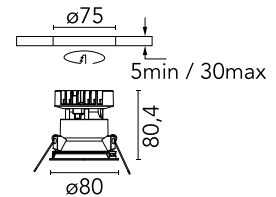

[BOOK AN APPOINTMENT](#)

Main specifications

Mounting	Ceiling recessed
Environments	Indoor dry location
Light Source Type	LED
LED type	LED array
Lamp category	LED
Iicos	No
Bulb finish	Clear
Number of heads	1
Power (W)	13
System power (W)	13
Source flux (lm)	1023
System flux (lm)	705
Efficacy (lm/W)	54

Physical

Colour	Gold
Trim	Yes
Orientation	Fixed
Recessed depth (mm)	91
Spot diameter (mm)	80
Net weight (kg)	0.24
IP internal	20
IP external	54

Download

[Mounting instructions](#)  PDF

Photometric Files

[LDT / IES](#)  ZIP

Technical Drawings

[2D](#)  ZIP

[3D](#)  ZIP

[Bim](#)  ZIP

Schematic light drawing

Photometric

Lighting type	Direct
Light distribution	Symmetric
CCT (K)	2850-1800
CRI>	95
McAdam steps (SDCM)	3
LED Life / Failure Ratio	L80B50
Beam angle C0-180 (°)	27
Beam angle C90-270 (°)	27
UGR _L	12