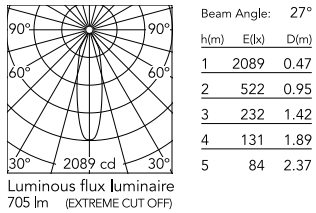

Physical

Colour	Gold
Trim	Yes
Orientation	Fixed
Recessed depth (mm)	91
Spot diameter (mm)	80
Net weight (kg)	0.24
IP internal	20
IP external	54

Download

[Mounting instructions](#)  PDF

Photometric Files

[LDT / IES](#)  ZIP

Technical Drawings

[2D](#)  ZIP

[3D](#)  ZIP

[Bim](#)  ZIP

Schematic light drawing

Photometric

Lighting type	Direct
Light distribution	Symmetric
CCT (K)	2850-1800
CRI>	95
McAdam steps (SDCM)	3
LED Life / Failure Ratio	L80B50
Beam angle C0-180 (°)	27
Beam angle C90-270 (°)	27
UGR _L	12